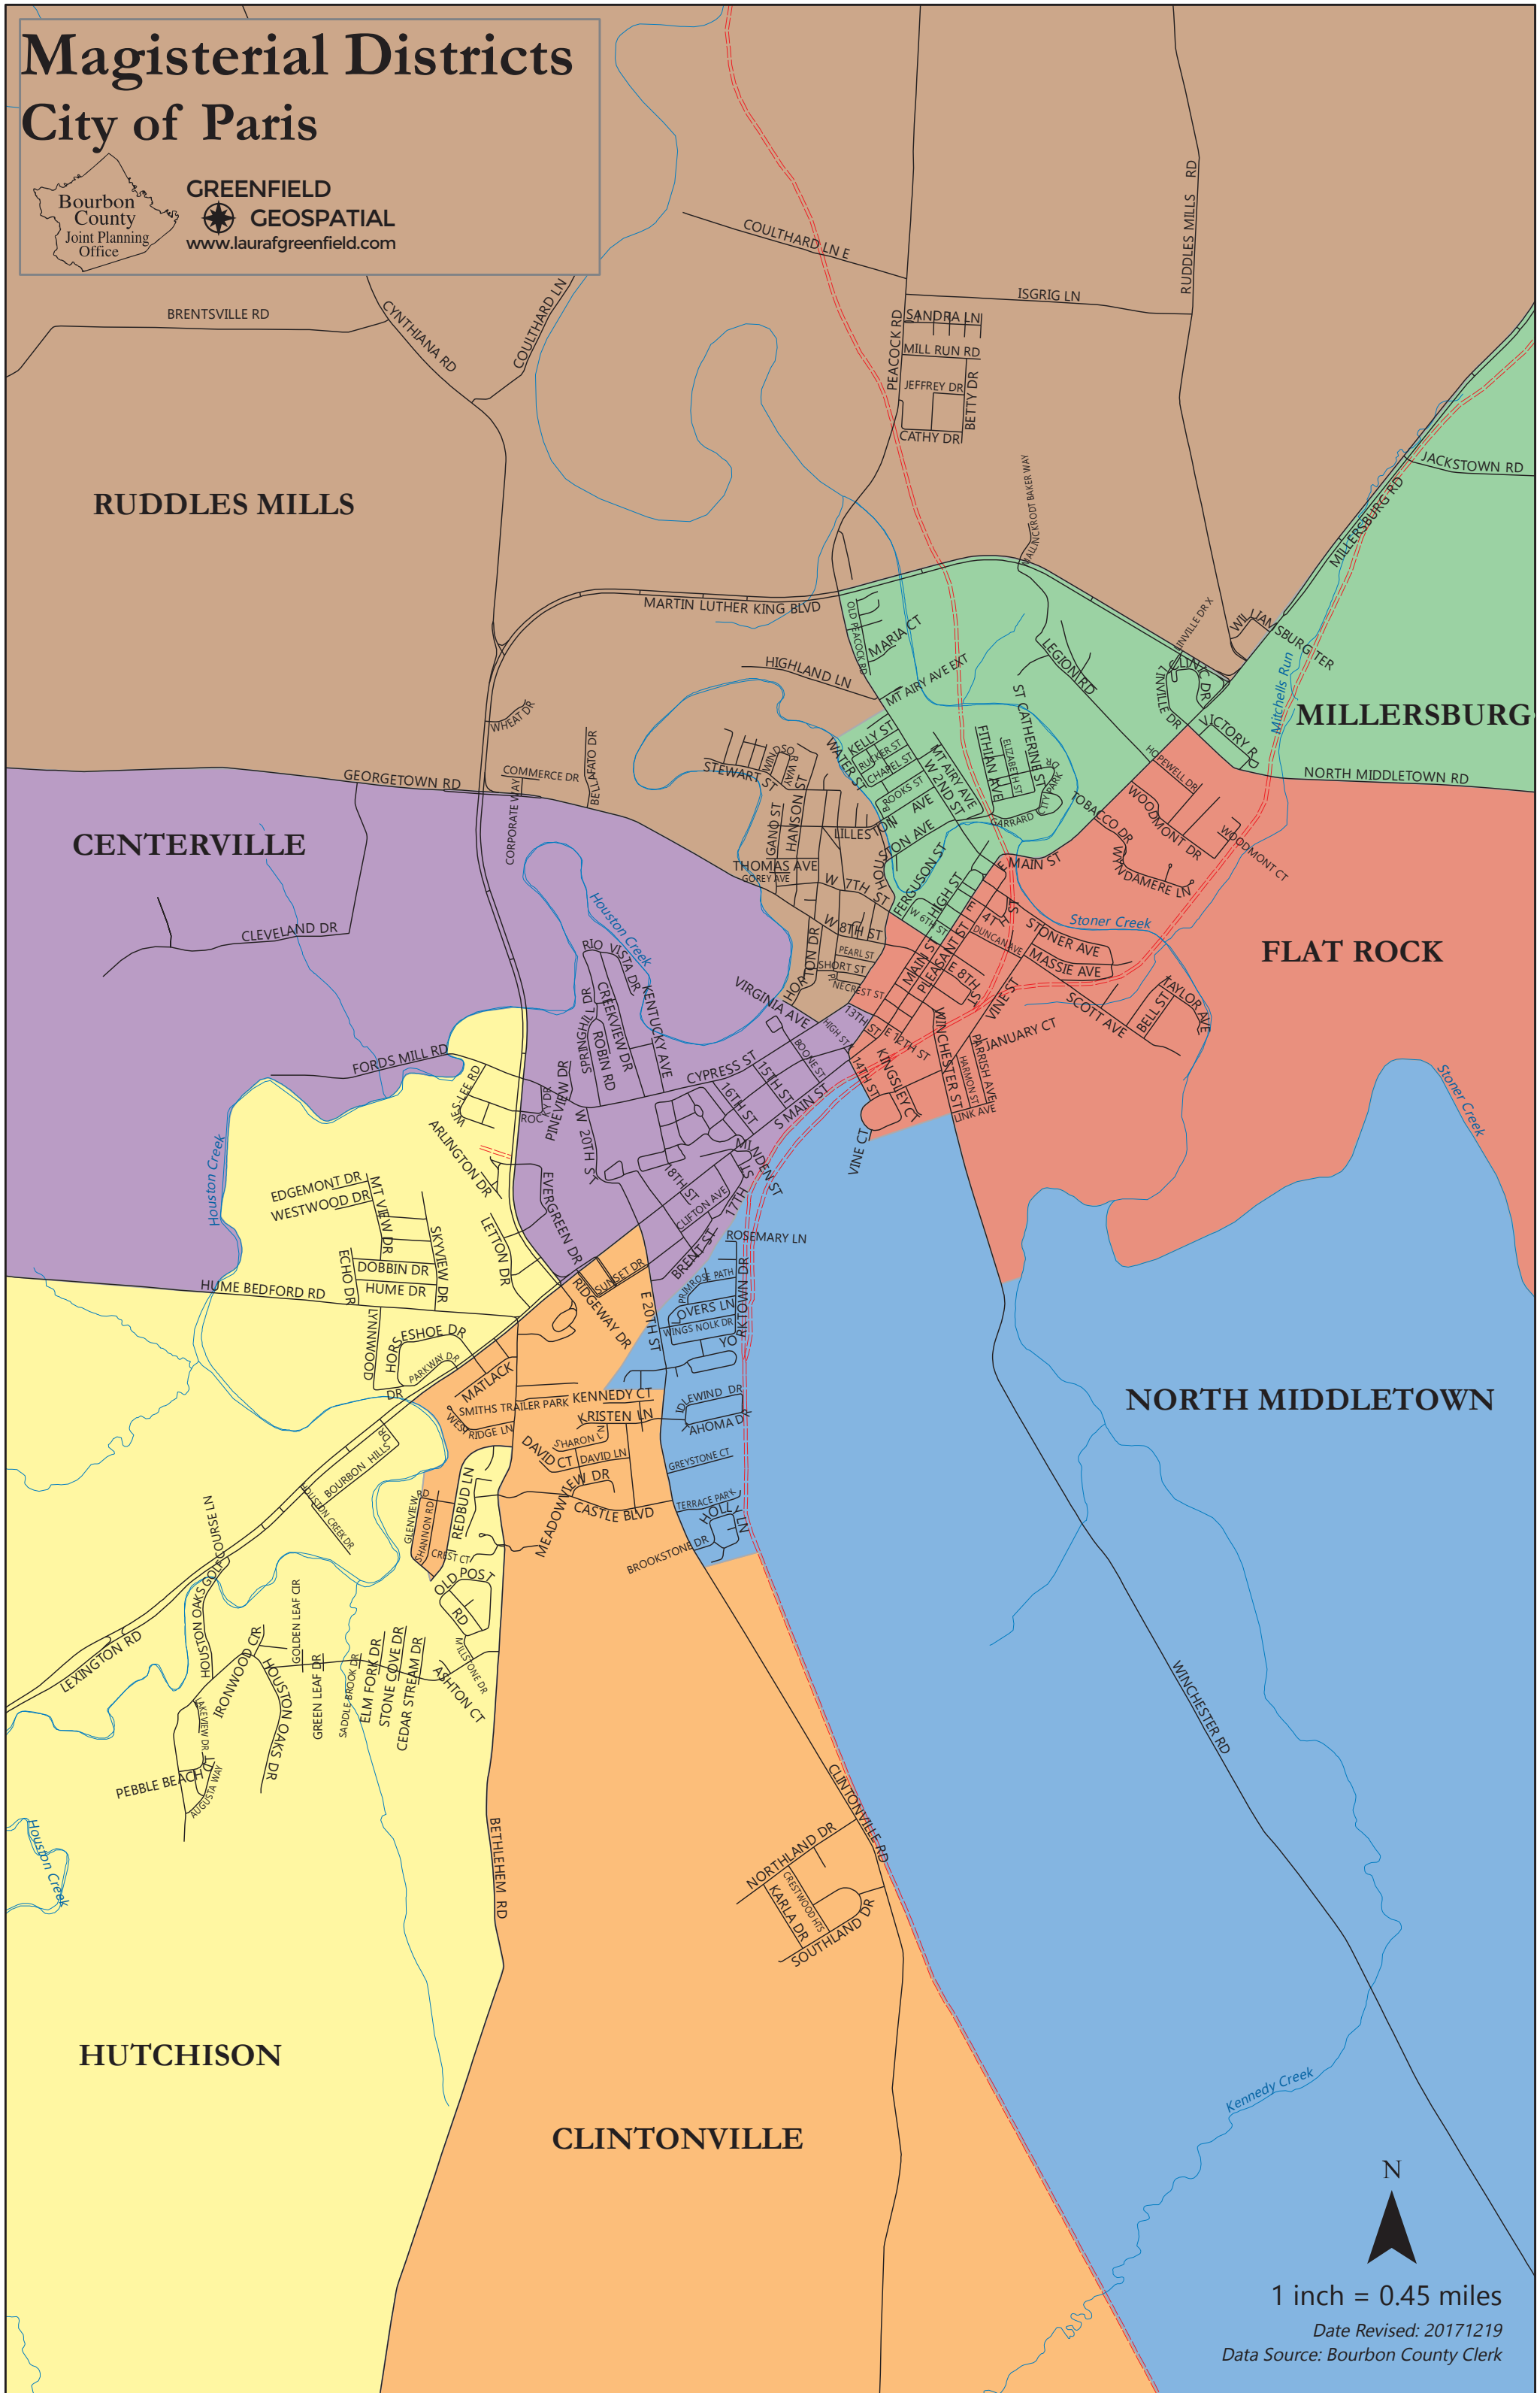

# Magisterial Districts City of Paris

**GREENFIELD  
GEOSPATIAL**  
www.laurafgreenfield.com

1 inch = 0.45 miles

Date Revised: 20171219  
Data Source: Bourbon County Clerk