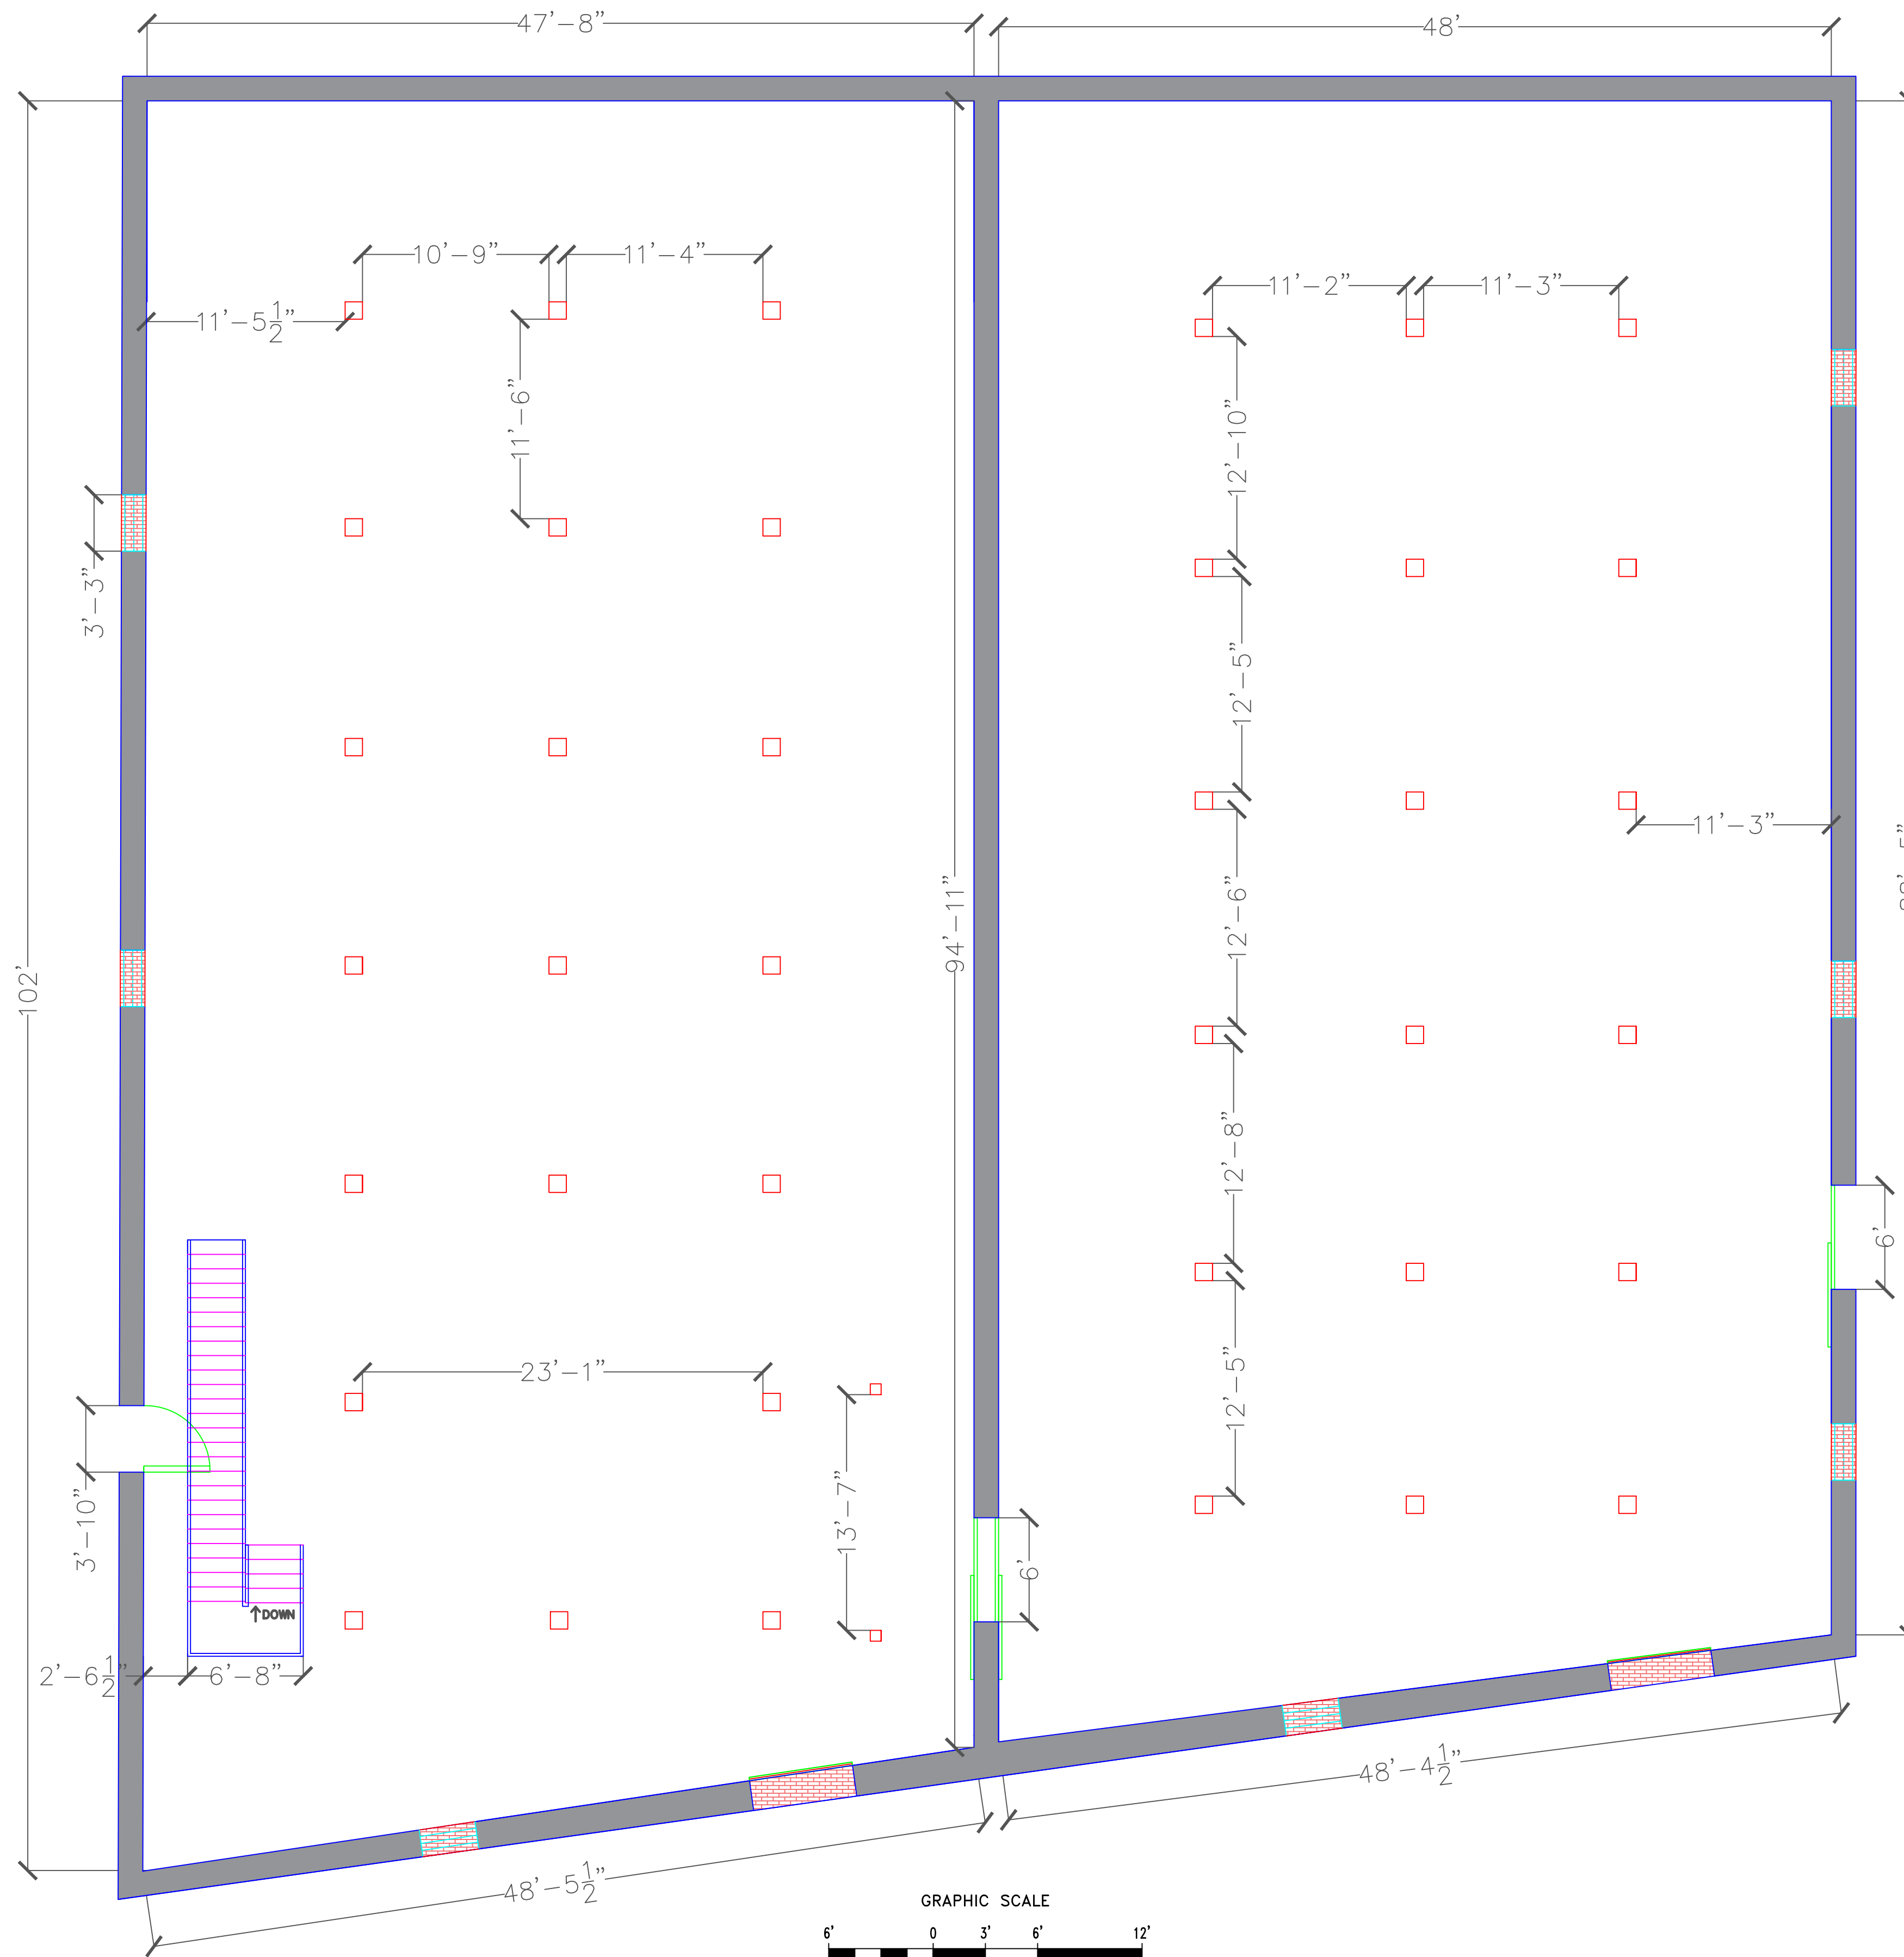

Divine Spirits
Floor Plan
April 12, 2024

Building 1 - Basement

MAP LEGEND

-  BUILDING WALLS
-  SLIDING DOOR
-  SWINGING DOOR
-  BLOCKED UP WINDOW
-  WOODEN COLUMN
-  STAIRS
-  BLOCKED UP SLIDING DOOR

NOTES:
Exterior walls are 1'-5" thick
Interior walls are 1'-5" thick

SHEET D-03